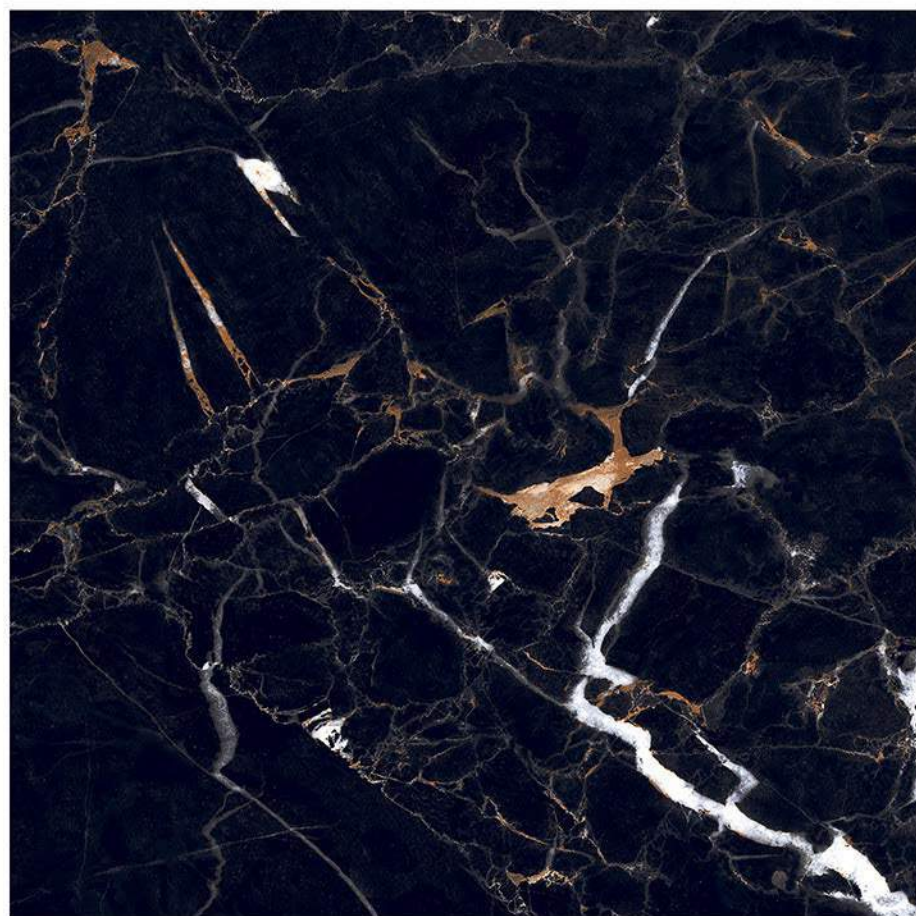

GREDA BLACK

Glazed Vitrified Tiles

60x60cm / High Gloss Finish