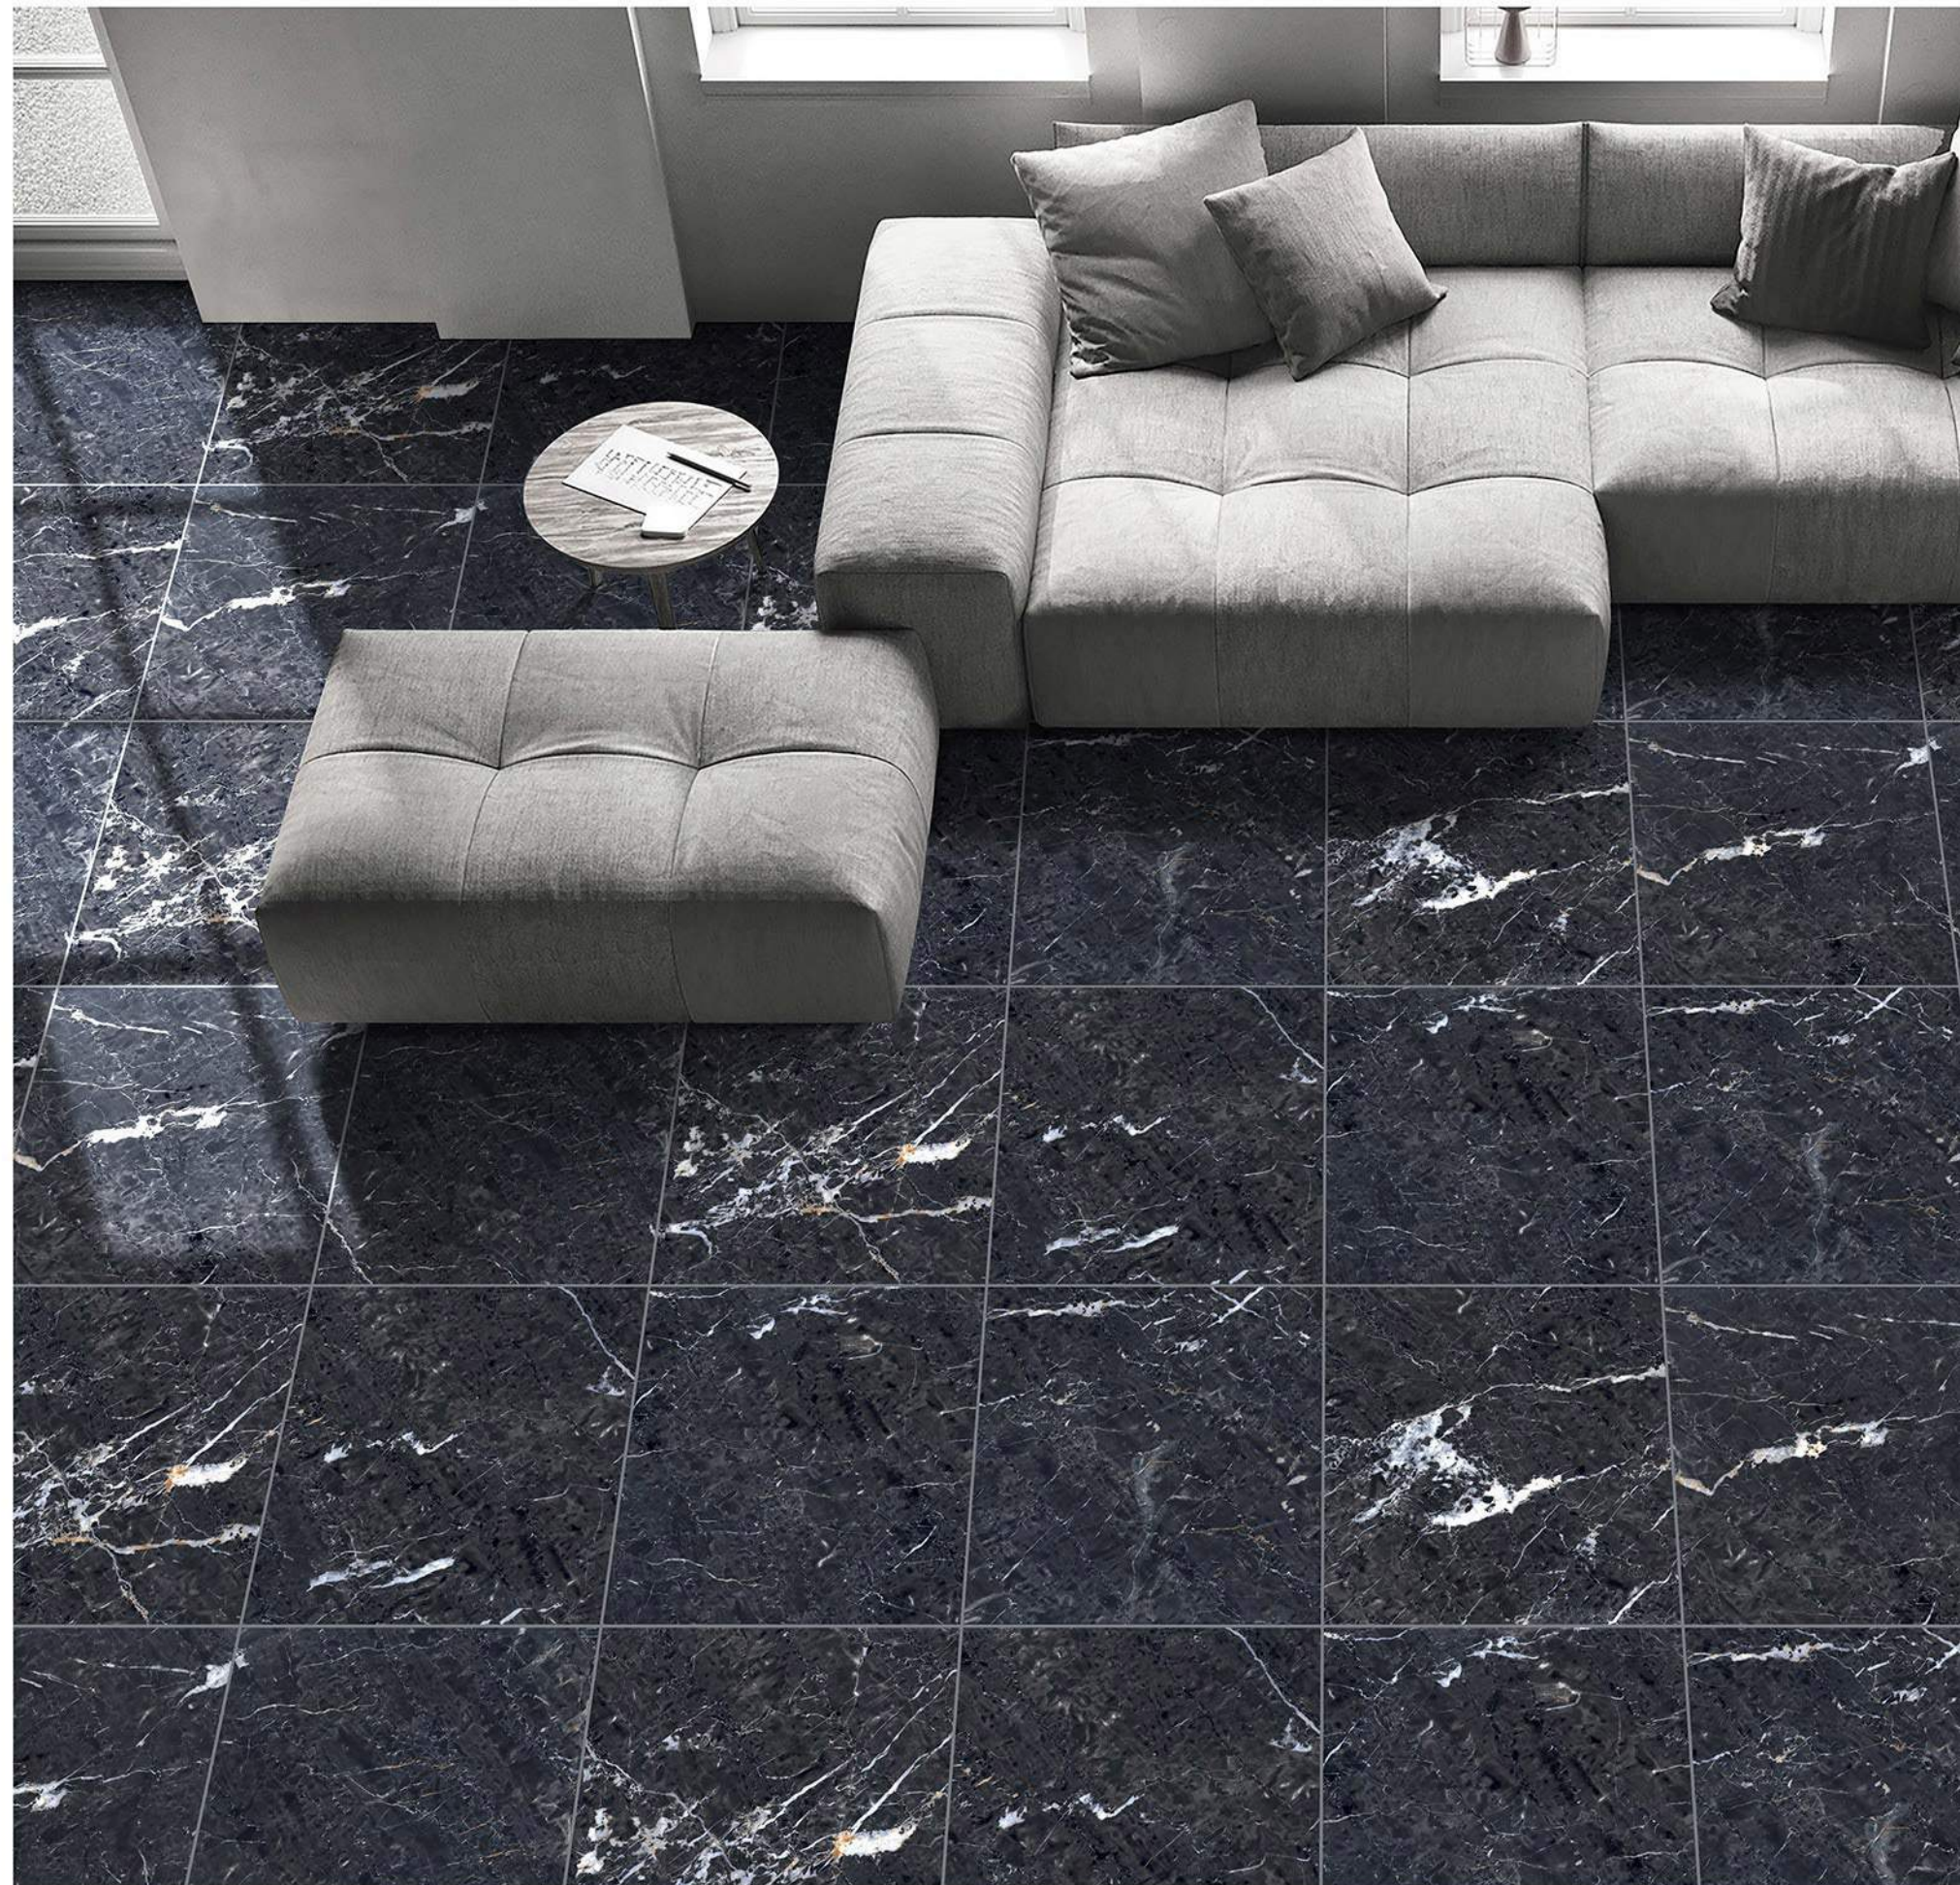

WILLIAM NERO

Glazed Vitrified Tiles

60x60cm / High Gloss Finish