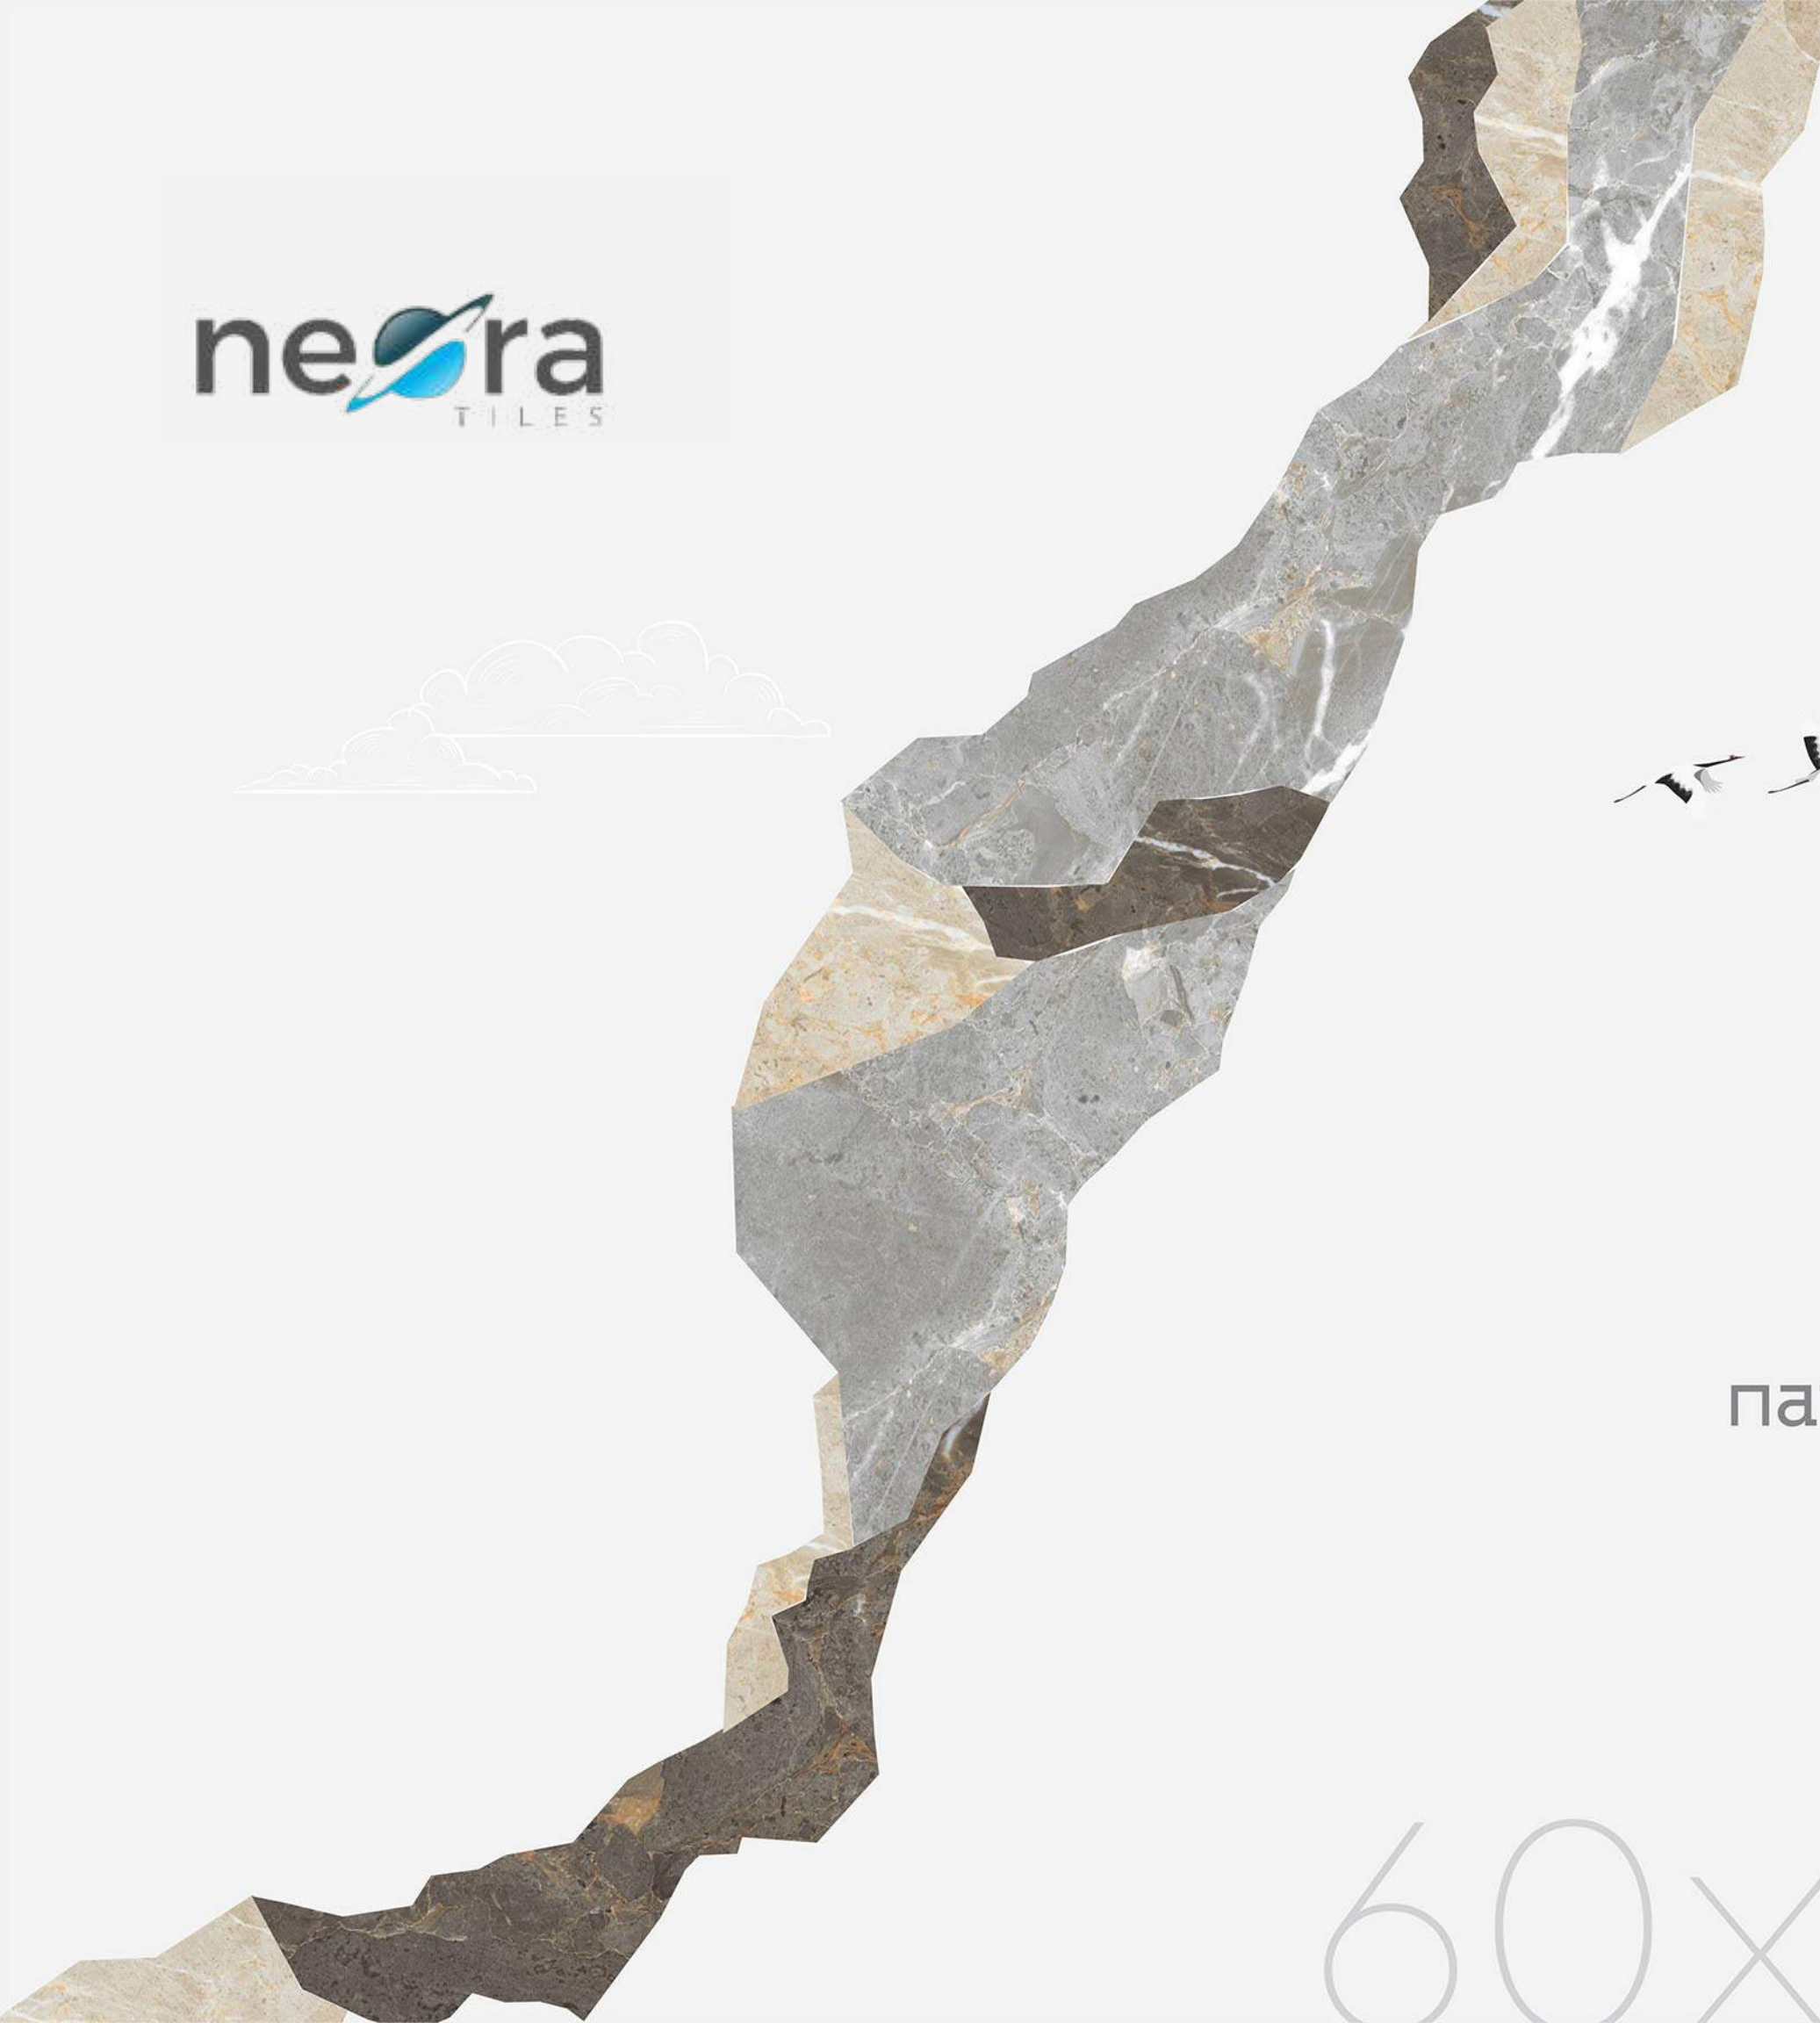

neora
TILES

natural elegance

60x60 CC