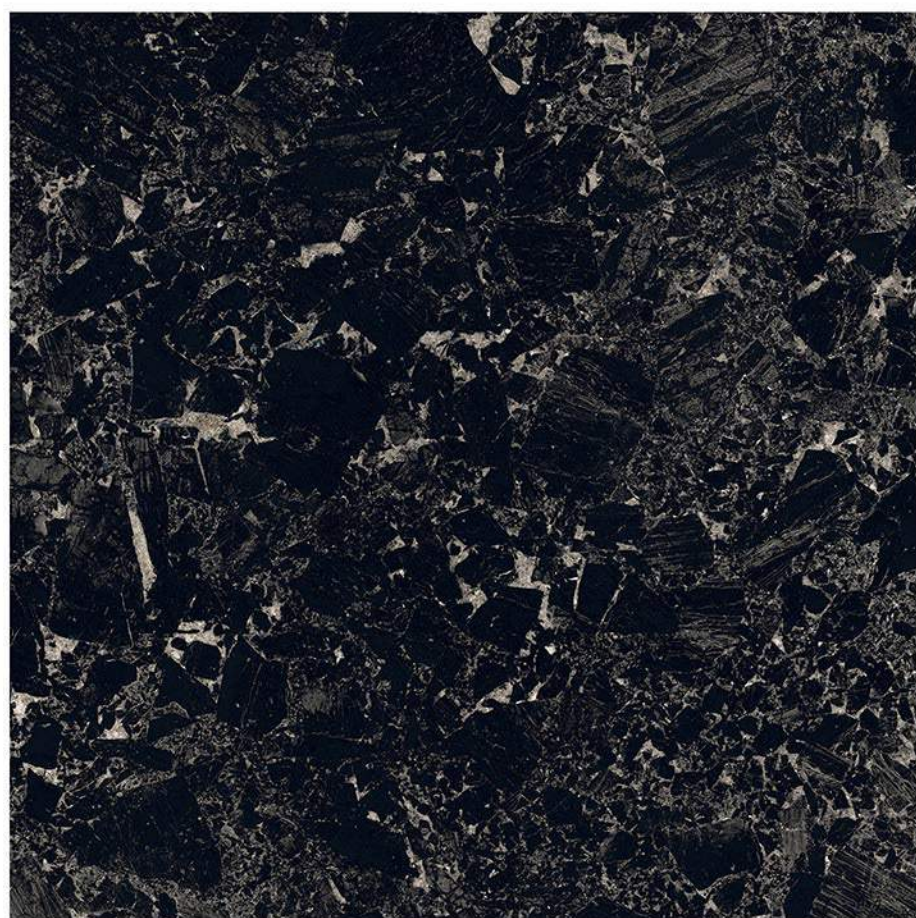

INVISIBLE BLACK

Glazed Vitrified Tiles

60x60cm / High Gloss Finish

RIVER BLACK

Glazed Vitrified Tiles

60x60cm / High Gloss Finish

ROSSO LEVANTO

Glazed Vitrified Tiles