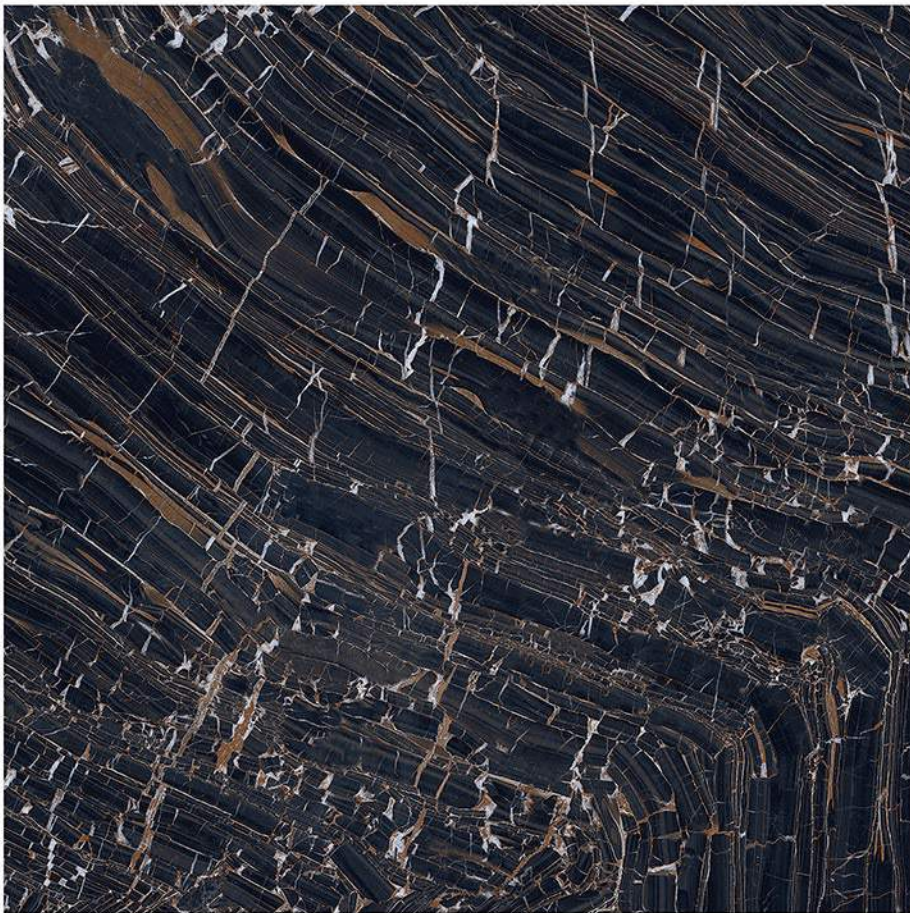

SPIDER BLACK

Glazed Vitrified Tiles

60x60cm / High Gloss Finish