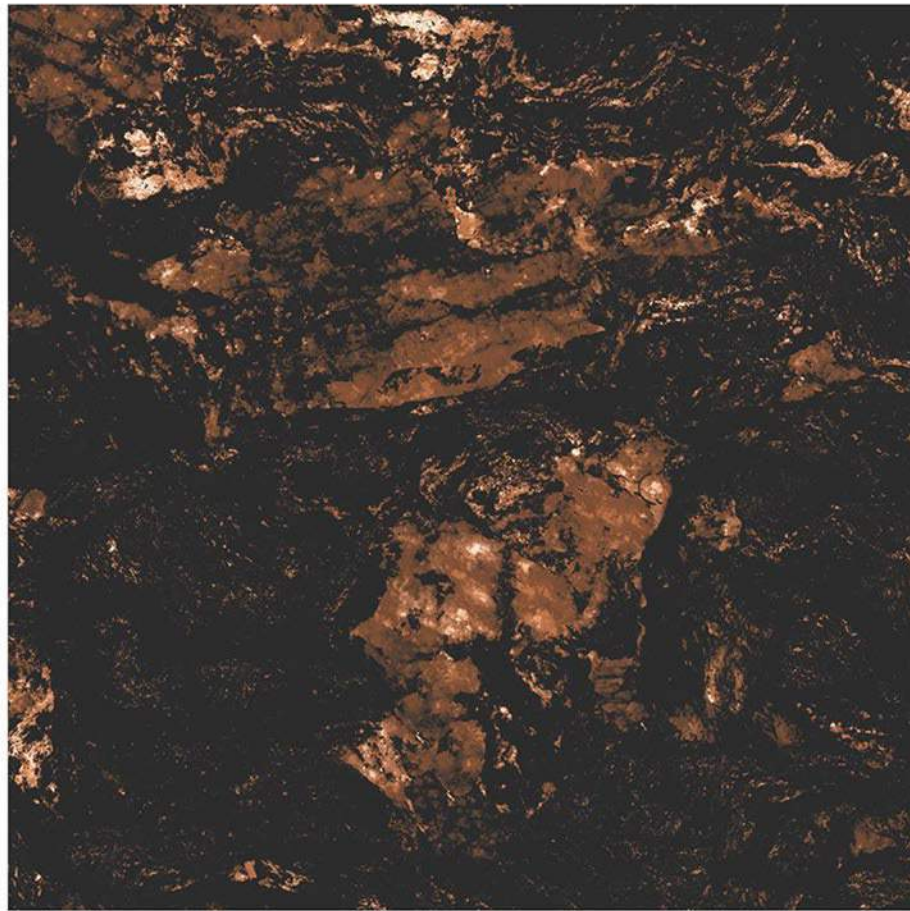

OCEAN BLACK

Glazed Vitrified Tiles

60x60cm / High Gloss Finish

GALAXY BLACK

Glazed Vitrified Tiles

60x60cm / High Gloss Finish

MILLANO BLACK

Glazed Vitrified Tiles