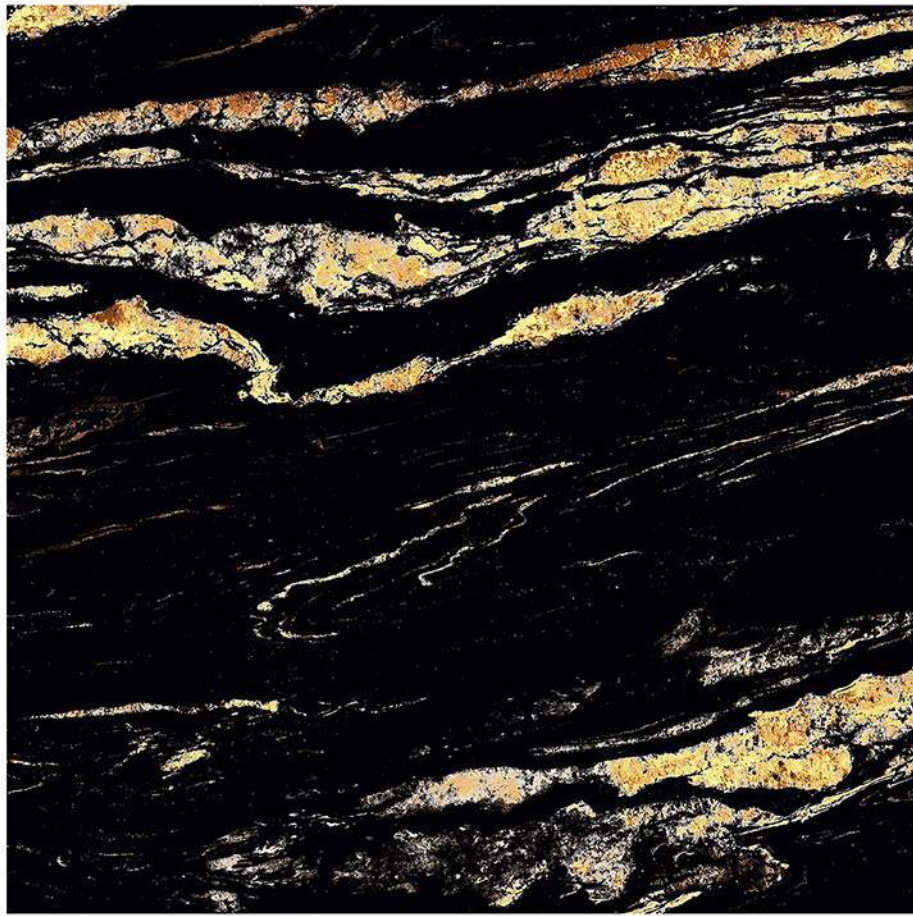

INVISIBLE BLACK

Glazed Vitrified Tiles

60x60cm / High Gloss Finish

RIVER BLACK

Glazed Vitrified Tiles

60x60cm / High Gloss Finish

ROSSO LEVANTO

Glazed Vitrified Tiles