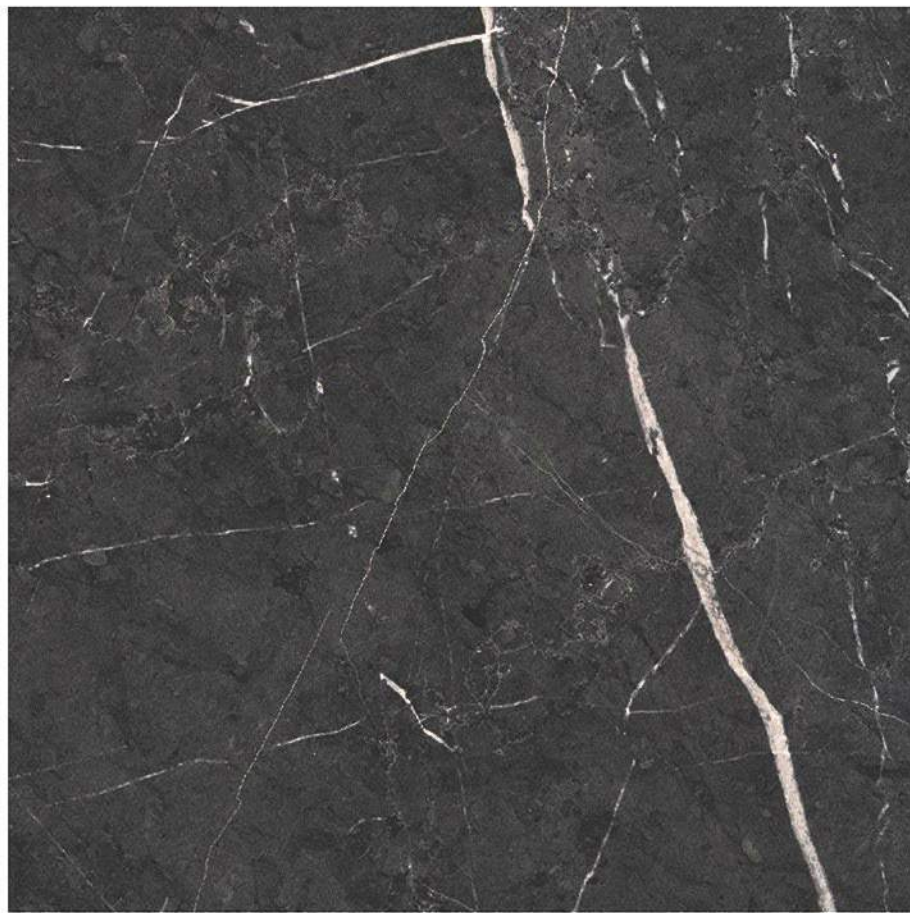

PIETRA ASH

Glazed Vitrified Tiles

60x60cm / High Gloss Finish