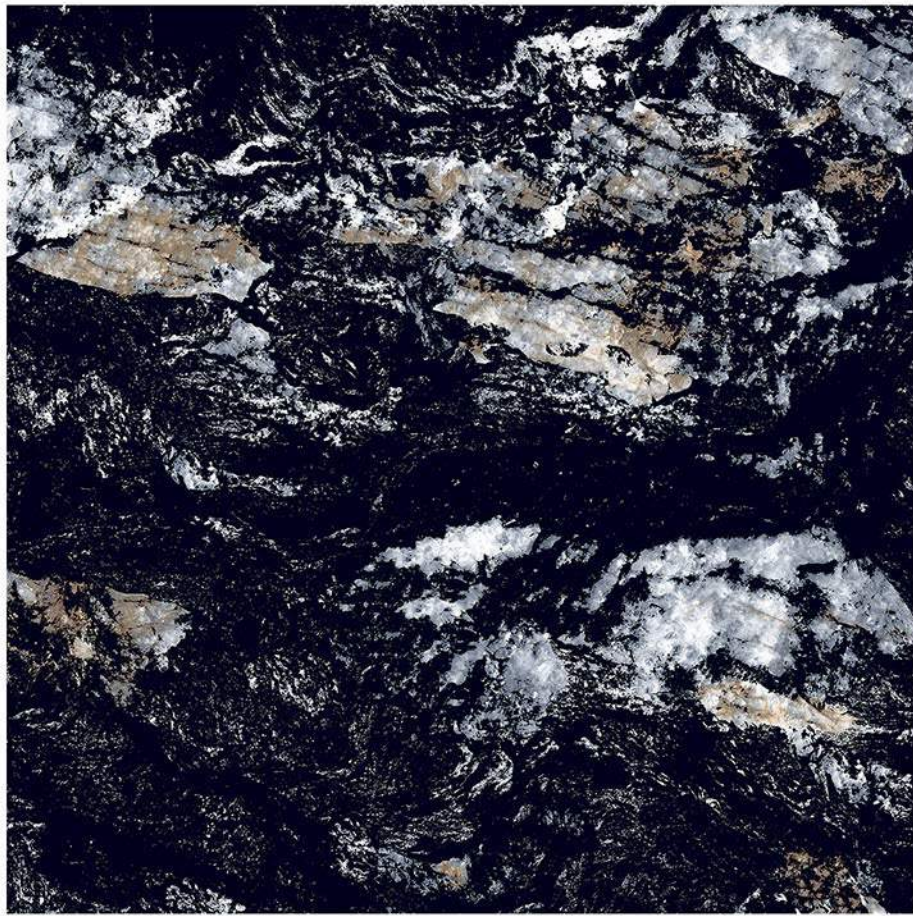

Glazed Vitrified Tiles

60x60cm / High Gloss Finish

ZEN BLACK

Glazed Vitrified Tiles

60x60cm / High Gloss Finish

BLACK MONOLITH

Glazed Vitrified Tiles

60x60cm / High Gloss Finish