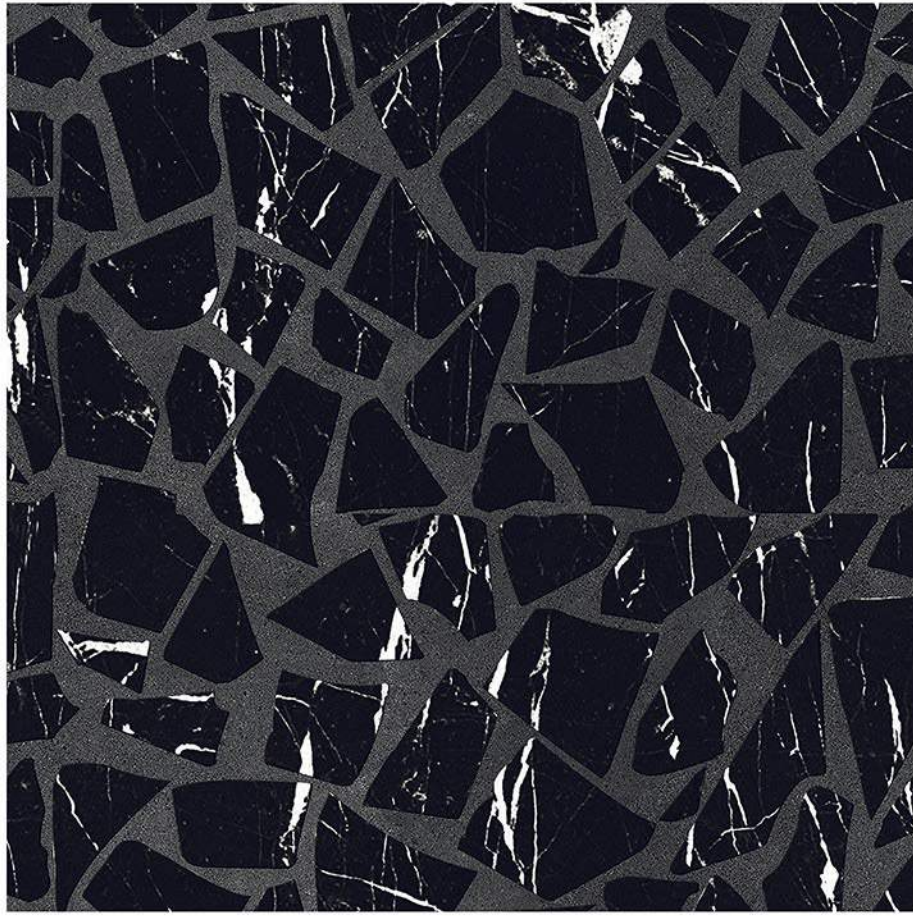

Glazed Vitrified Tiles

60x60cm / High Gloss Finish

ZEN BLACK

Glazed Vitrified Tiles

60x60cm / High Gloss Finish

BLACK MONOLITH

Glazed Vitrified Tiles

60x60cm / High Gloss Finish