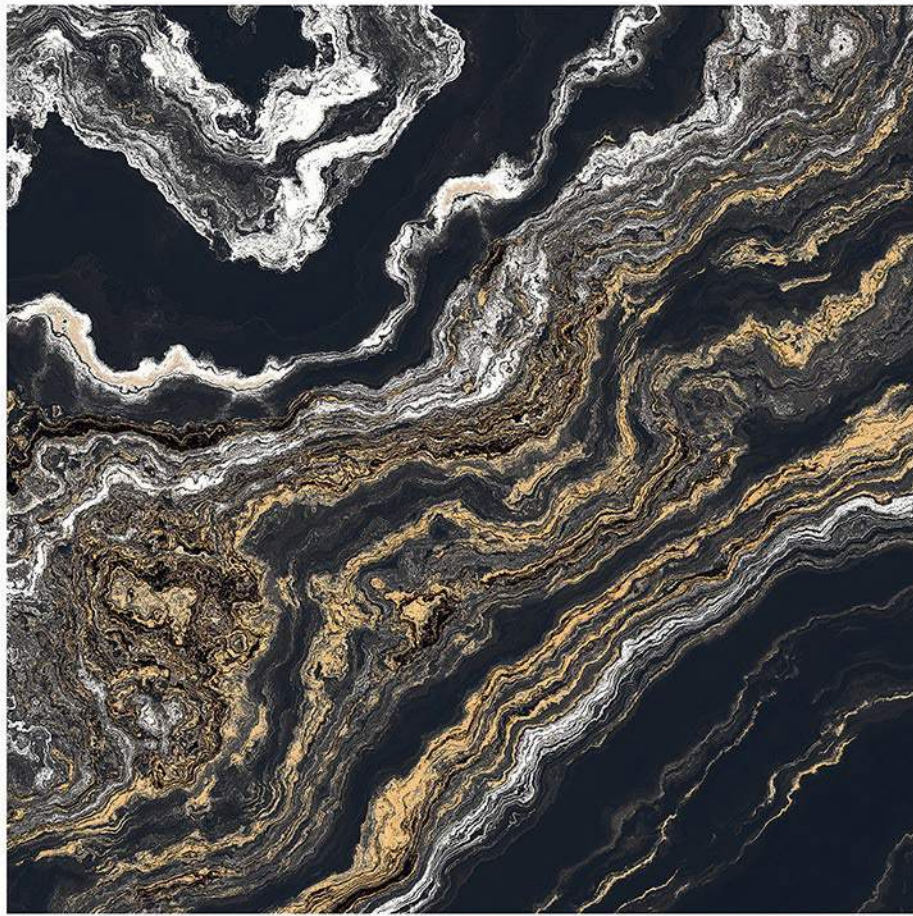

INVISIBLE BLACK

Glazed Vitrified Tiles

60x60cm / High Gloss Finish