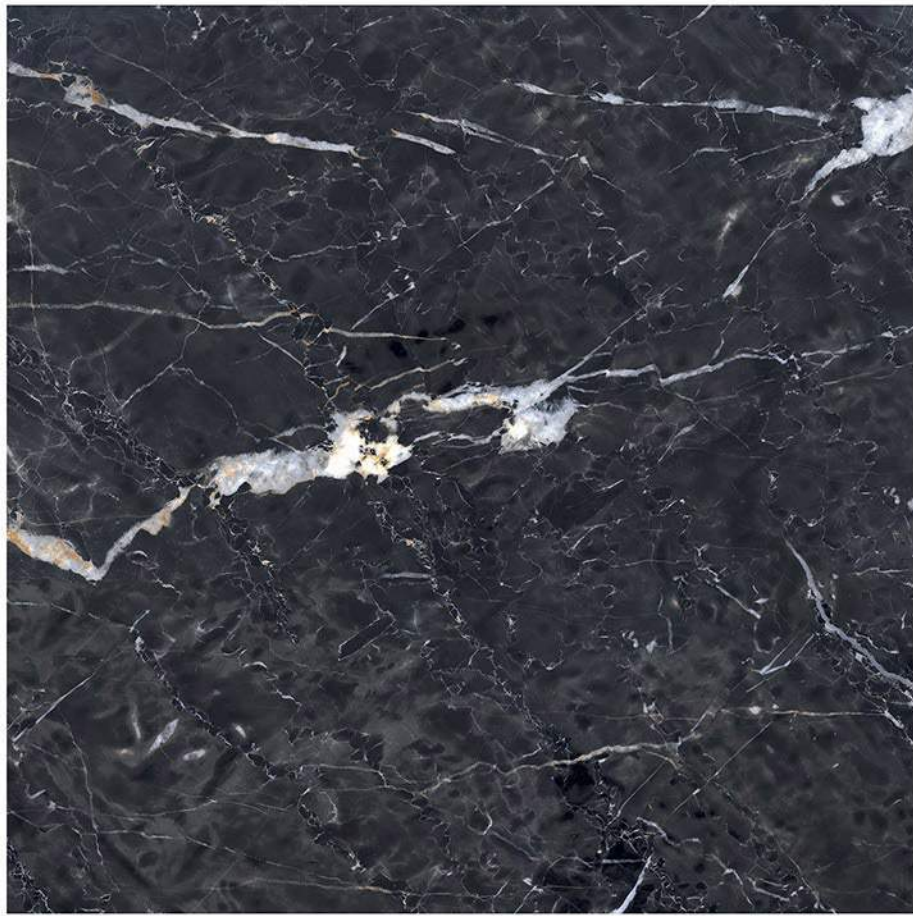

WILLIAM NERO

Glazed Vitrified Tiles

60x60cm / High Gloss Finish