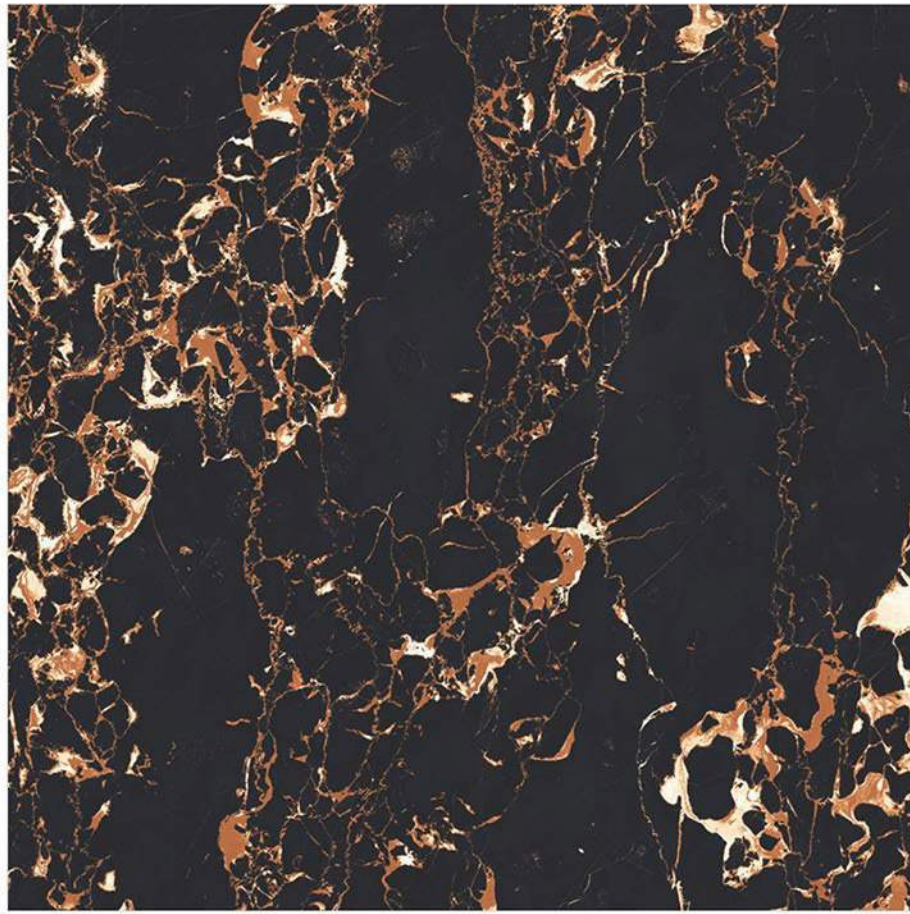

Glazed Vitrified Tiles

60x60cm / High Gloss Finish

MARQUINA

Glazed Vitrified Tiles

60x60cm / High Gloss Finish

BLACK PORTORO

Glazed Vitrified Tiles

60x60cm / High Gloss Finish