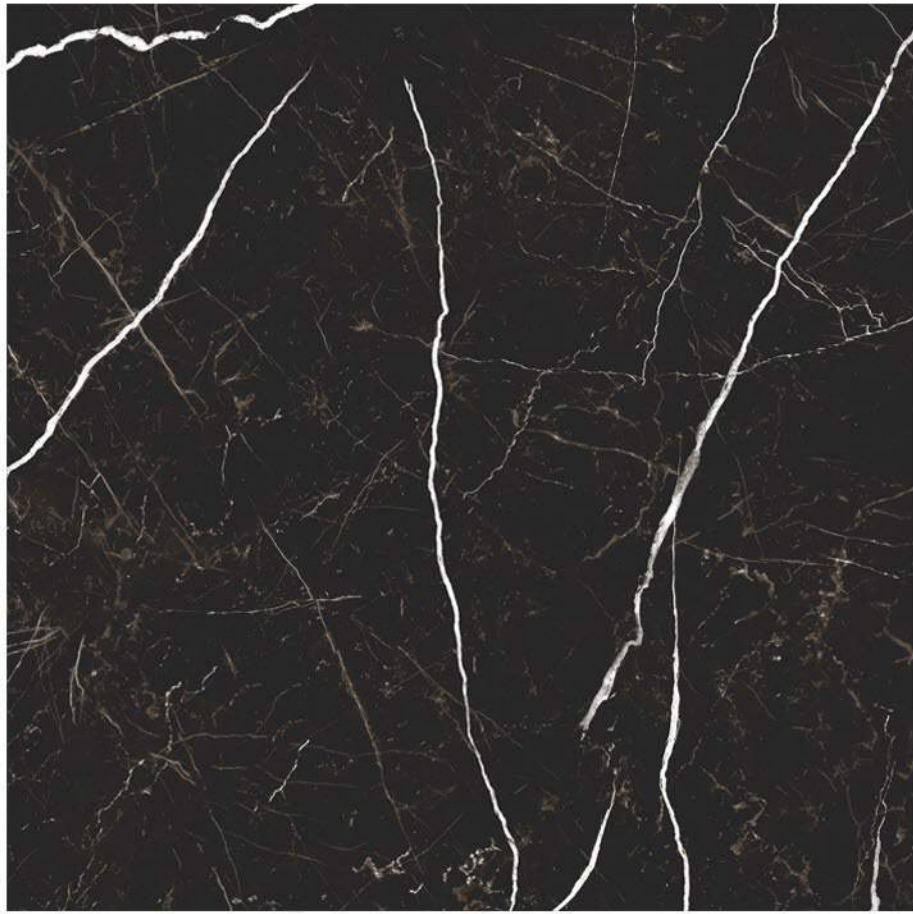

Glazed Vitrified Tiles

60x60cm / High Gloss Finish

MARQUINA

Glazed Vitrified Tiles

60x60cm / High Gloss Finish

BLACK PORTORO

Glazed Vitrified Tiles

60x60cm / High Gloss Finish