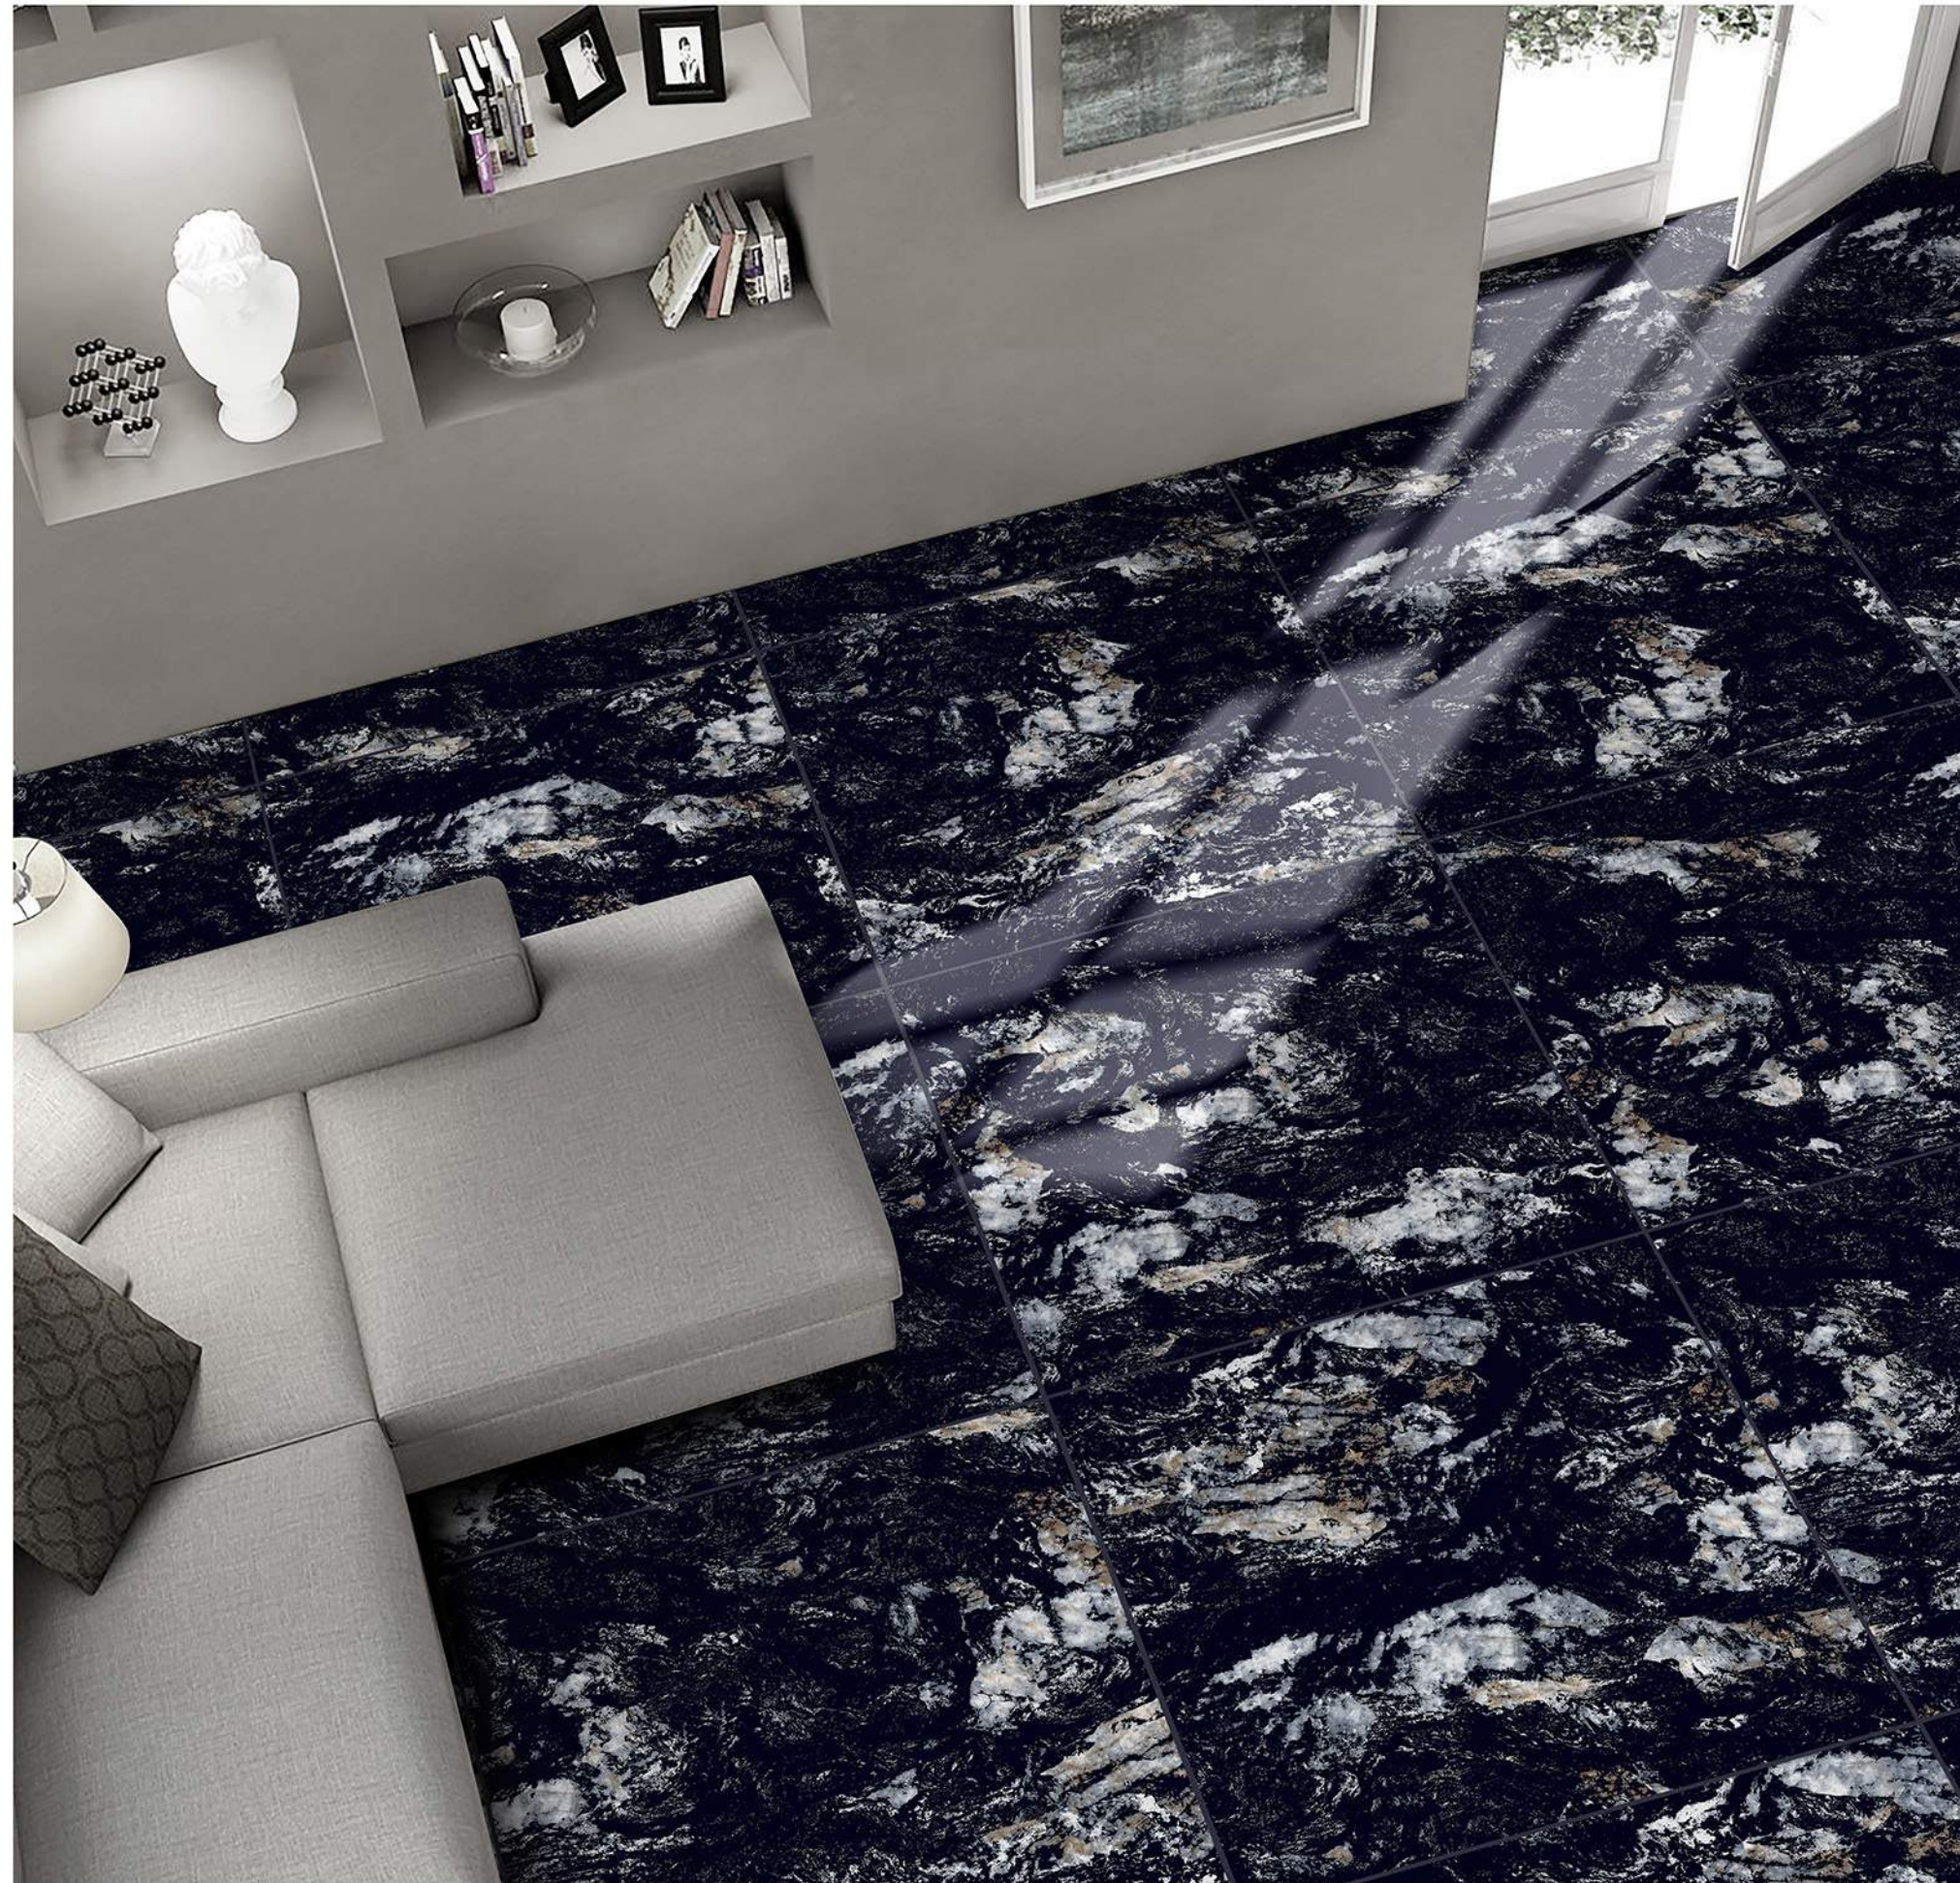

Glazed Vitrified Tiles

60x60cm / High Gloss Finish

ZEN BLACK

Glazed Vitrified Tiles

60x60cm / High Gloss Finish

BLACK MONOLITH

Glazed Vitrified Tiles

60x60cm / High Gloss Finish