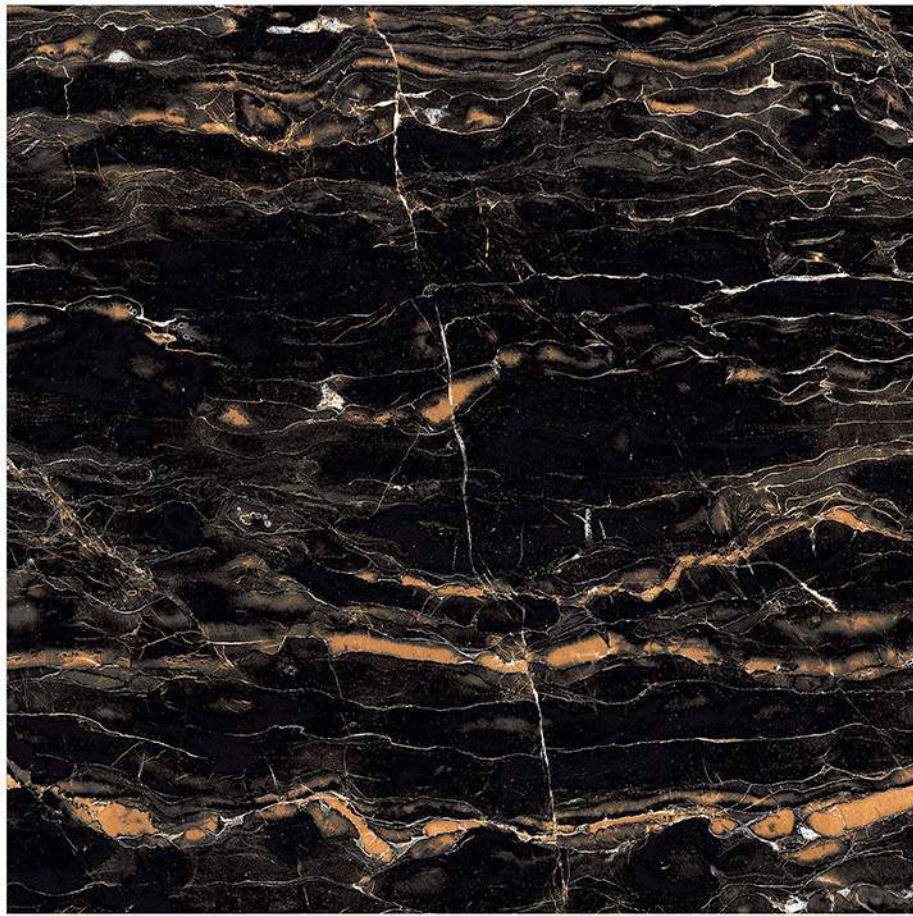

60x60cm / High Gloss Finish

ALORA BLACK

Glazed Vitrified Tiles

60x60cm / High Gloss Finish

BEAUTY BLACK

Glazed Vitrified Tiles

60x60cm / High Gloss Finish

BOSTON BLACK