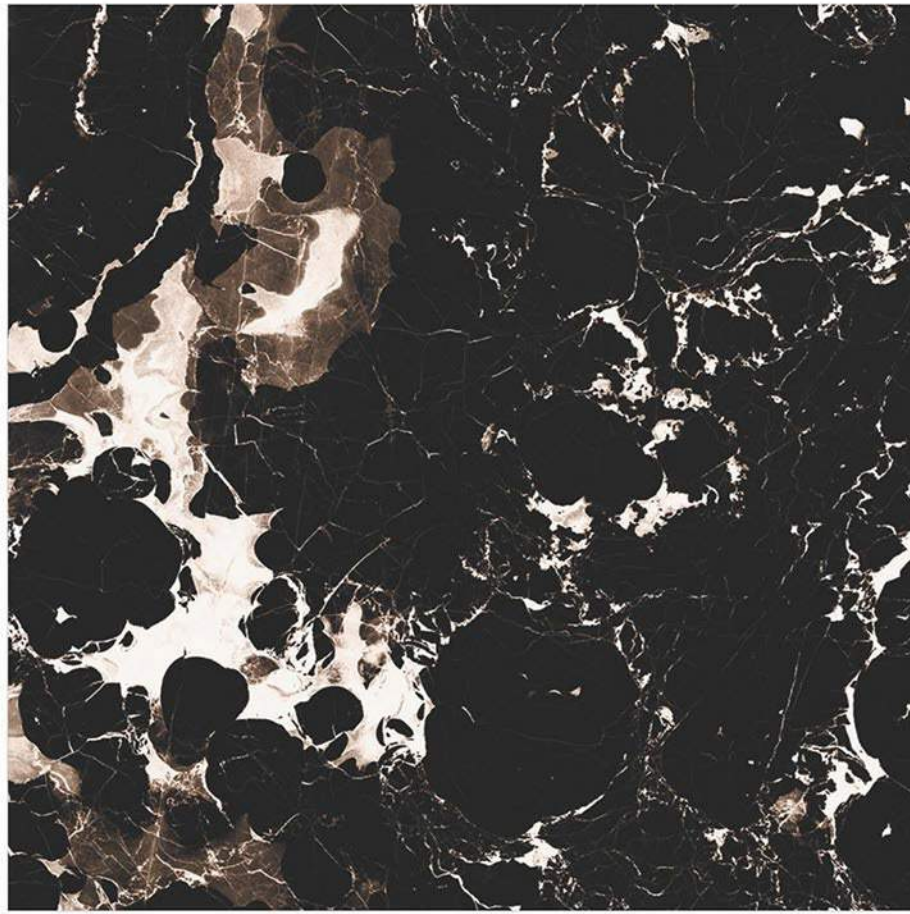

OCEAN BLACK

Glazed Vitrified Tiles

60x60cm / High Gloss Finish