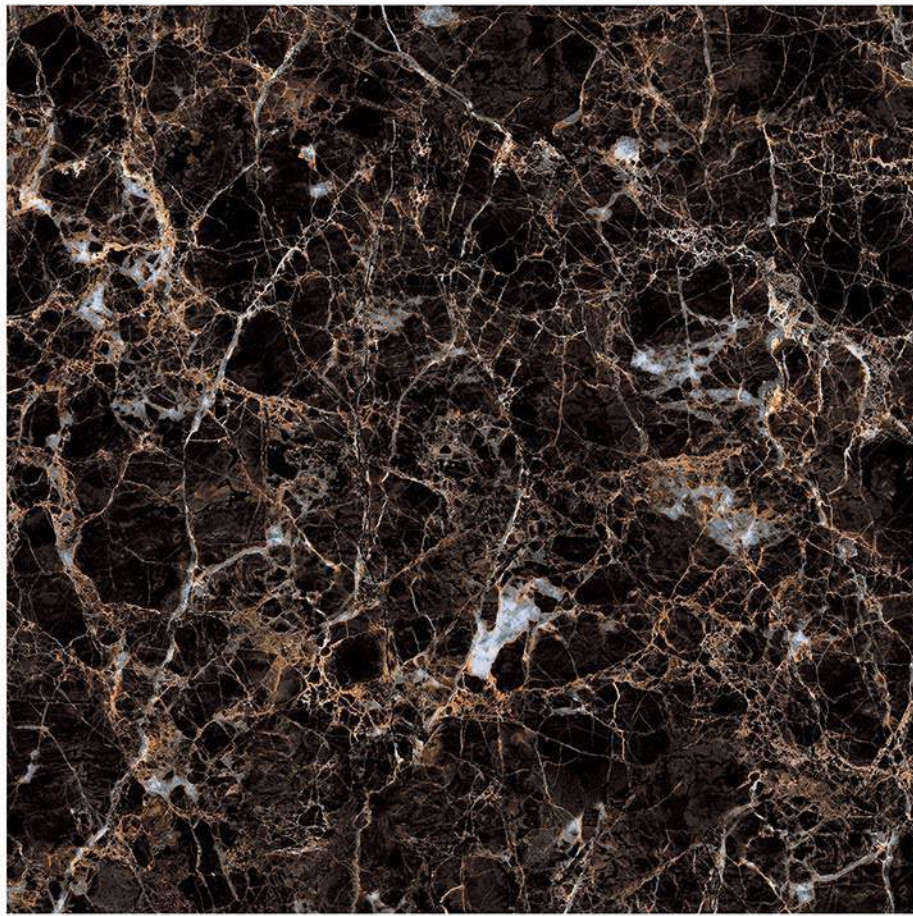

Glazed Vitrified Tiles

60x60cm / High Gloss Finish

GREDA BLACK

Glazed Vitrified Tiles

60x60cm / High Gloss Finish

HARMONY BROWN

Glazed Vitrified Tiles

60x60cm / High Gloss Finish