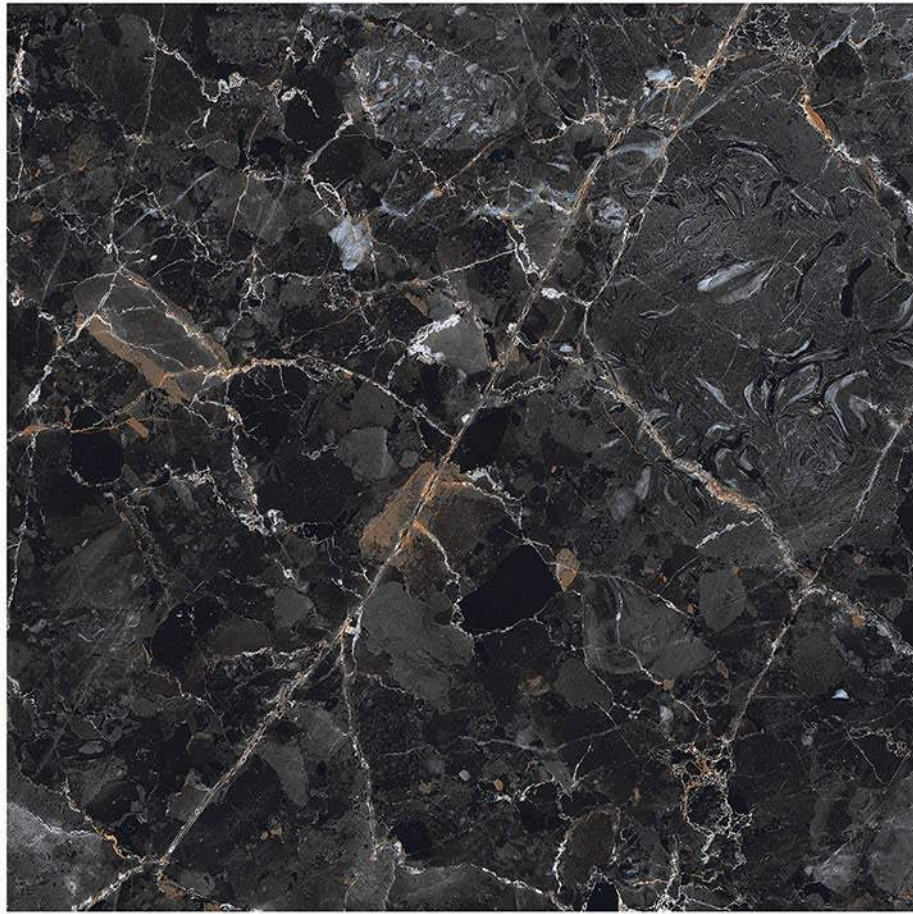

ALORA BLACK

Glazed Vitrified Tiles

60x60cm / High Gloss Finish